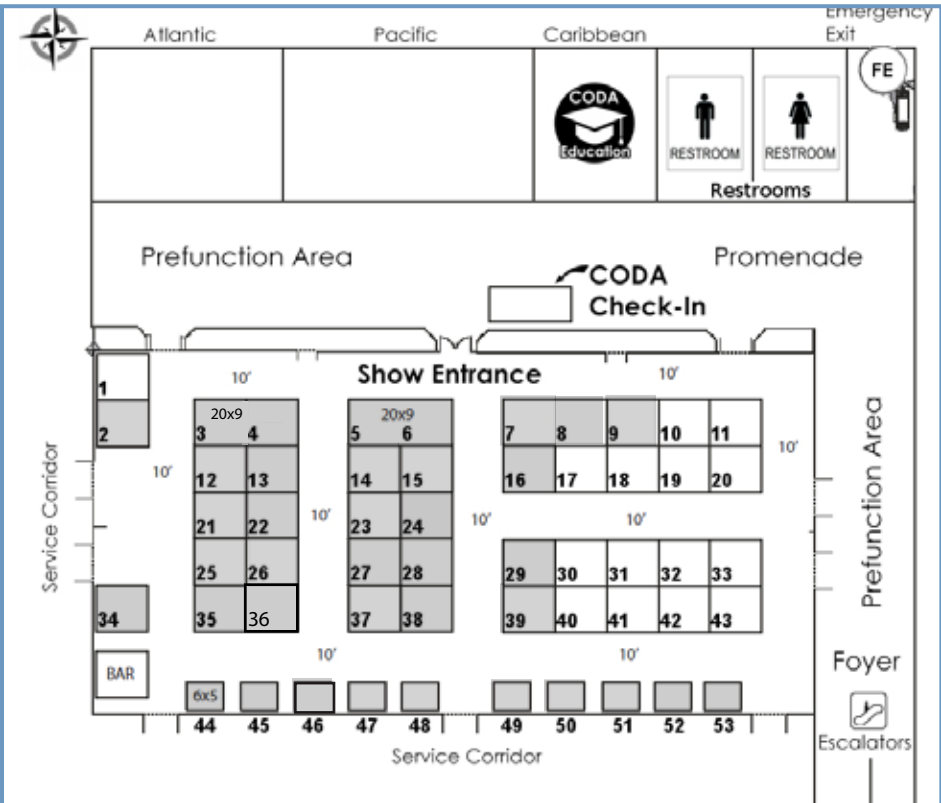

# Exhibit Space

Type of Space	CODA Member	Non-Member
<b>Premium Booth:</b> 10' W x 9' D Includes one 6' table & two chairs, waste basket, pipe & drape. Electrical available \$200	\$1200	\$1550
<b>Tabletop:</b> 6' W x 5' D Includes one 6' table & two chairs, waste basket, pipe & drape. Electrical available \$200	\$750	\$1100
<b>Gold Sponsor Premium Booth:</b> 10' W x 9' D Includes one 6' table & two chairs, waste basket, pip & Drape, and electrical.	\$2500	Not Available to Non-Member
<b>Platinum Sponsor End Cap Booth:</b> 20' W x 9' D Includes two 6' tables & 2 chairs, waste basket, pipe & drape, and electrical.	\$5000	Not Available to Non-Member

1	2 All-O-Matic	3 Liftmaster Platinum	4 Liftmaster Platinum	5 Elegant Garage Doors Platinum	6 Elegant Garage Doors Platinum	7 Gold Genie Co	8 Viking Access Systems	9 R&S Mfg of So Cal
10	11	12 IDC Spring	13 Denco	14 Sommer USA	15 ServiceTitan	16 Multi-Sales Inc	17	18
19	20	21 Arrow Tru-Line	22 Reno A&E	23 Fehr Bros	24 Gold Flexiforce	25 Micanan	26 Platinum Access Systems	27 Marantec
28 DoorKing	29 Carriage House Doors	30	31	32	33	34 C.H.I. Overhead Doors	35 Ranch House	36 Napoleon Lynx
37 Martin Door	38 Re-Source Industries	39 Northwest Door	40	41	42	43	44 I.D.A.	45 Miller Edge
46 Service Spring Corp	47 Davisware	48 Nortec Security Control	49 BD Loops	50 Clopay Building Products	51 Automatic Technology	52 Janus	53 Arm-R-Lite	