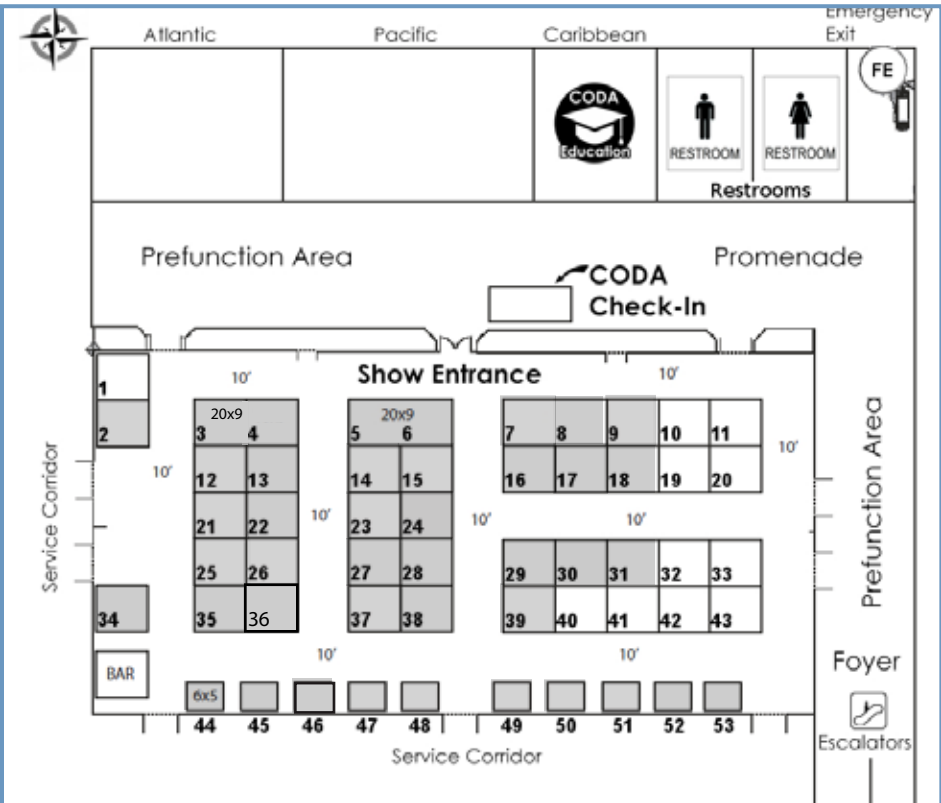

Exhibit Space

Type of Space	CODA Member	Non-Member
Premium Booth: 10' W x 9' D Includes one 6' table & two chairs, waste basket, pipe & drape. Electrical available \$200	\$1200	\$1550
Tabletop: 6' W x 5' D Includes one 6' table & two chairs, waste basket, pipe & drape. Electrical available \$200	\$750	\$1100
Gold Sponsor Premium Booth: 10' W x 9' D Includes one 6' table & two chairs, waste basket, pip & Drape, and electrical.	\$2500	Not Available to Non-Member
Platinum Sponsor End Cap Booth: 20' W x 9' D Includes two 6' tables & 2 chairs, waste basket, pipe & drape, and electrical.	\$5000	Not Available to Non-Member

1	2 All-O-Matic	3 Liftmaster Platinum	4 Liftmaster Platinum	5 Elegant Garage Doors Platinum	6 Elegant Garage Doors Platinum	7 Gold Genie Co	8 Viking Access Systems	9 R&S Mfg of So Cal
10	11	12 Holmes Spring Manufacturing	13 Denco	14 Sommer USA	15 ServiceTitan	16 Multi-Sales Inc	17 Action Industries	18 Controlled Products
19	20	21 Arrow Tru-Line	22 Reno A&E	23 Fehr Bros	24 Gold Flexiforce	25 Micanan	26 Platinum Access Systems	27 Marantec
28 DoorKing	29 Carriage House Doors	30 Vee Industries	31 Powermaster	32	33	34 C.H.I. Overhead Doors	35 Ranch House	36 Napoleon Lynx
37 Martin Door	38 Re-Source Industries	39 Northwest Door	40	41	42	43	44 I.D.A.	45 Miller Edge
46 Service Spring Corp	47 Davisware	48 Nortec Security Control	49 BD Loops	50 Clopay Building Products	51 Automatic Technology	52 Janus	53 Arm-R-Lite	